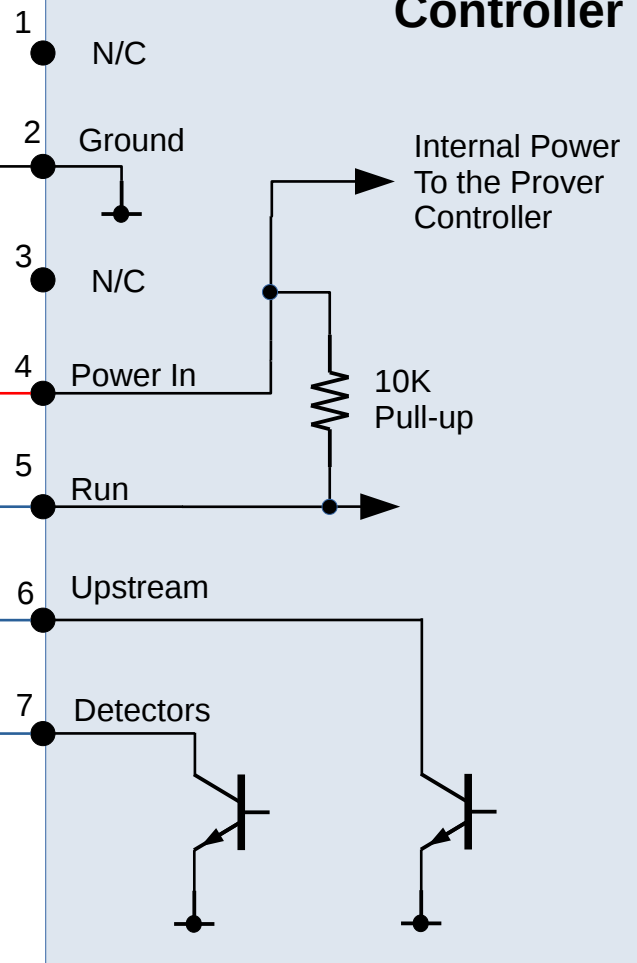

24V or 12V Supply

RMU in PIU MODE

Connector J2 Brooks Prover Controller

Supply Return