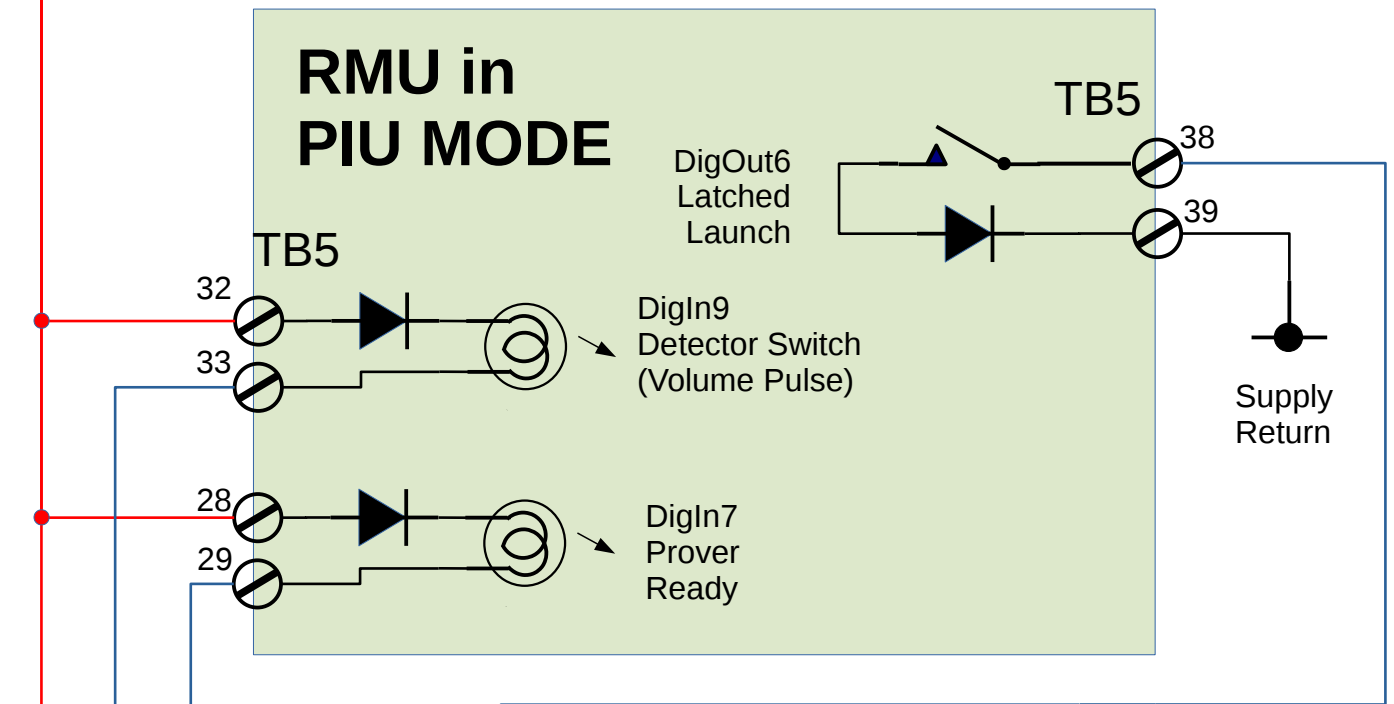

24V or 12V Supply

RMU in PIU MODE

Connector J2 Brooks Prover Controller

Supply Return